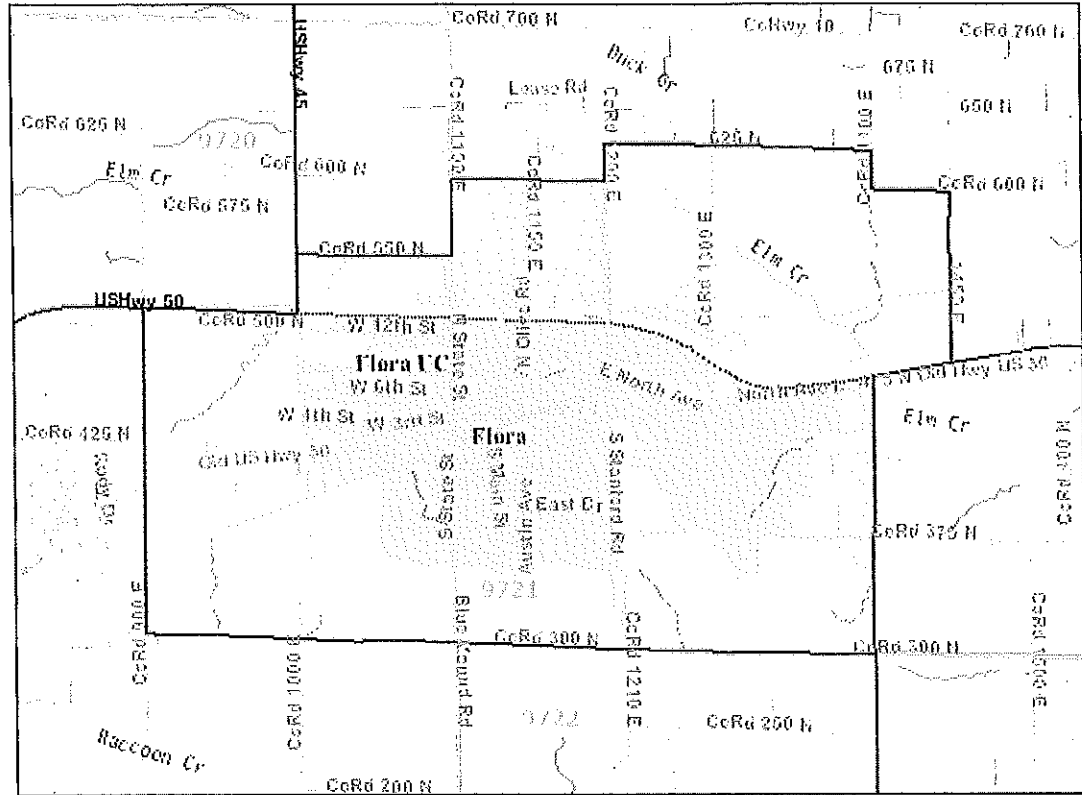

65 miles across

Close

Census Tract 9720, Clay County, Illinois

Boundaries

- State
- '00 County
- '00 Census Tract
- '00 Block Group
- '00 Place
- '00 Place
- '00 Urban Area
- '00 Urban Area

Features

- Major Road
- Stream/Waterbody
- Stream/Waterbody

65 miles across

Close

Census Tract 9722, Clay County, Illinois

Boundaries

-  State
-  County
-  Census Tract
-  Block Group
-  Place
-  Place
-  Urban Area
-  Urban Area

Features

-  Major Road
-  Stream/Waterbody
-  Stream/Waterbody

65 miles across

Close

Census Tract 9721, Clay County, Illinois

Boundaries

- State
- County
- Census Tract
- Block Group
- Block
- Place
- Place
- Urban Area
- Urban Area

Features

- Major Road
- Street
- Stream/Waterbody
- Stream/Waterbody

7 miles across

Close